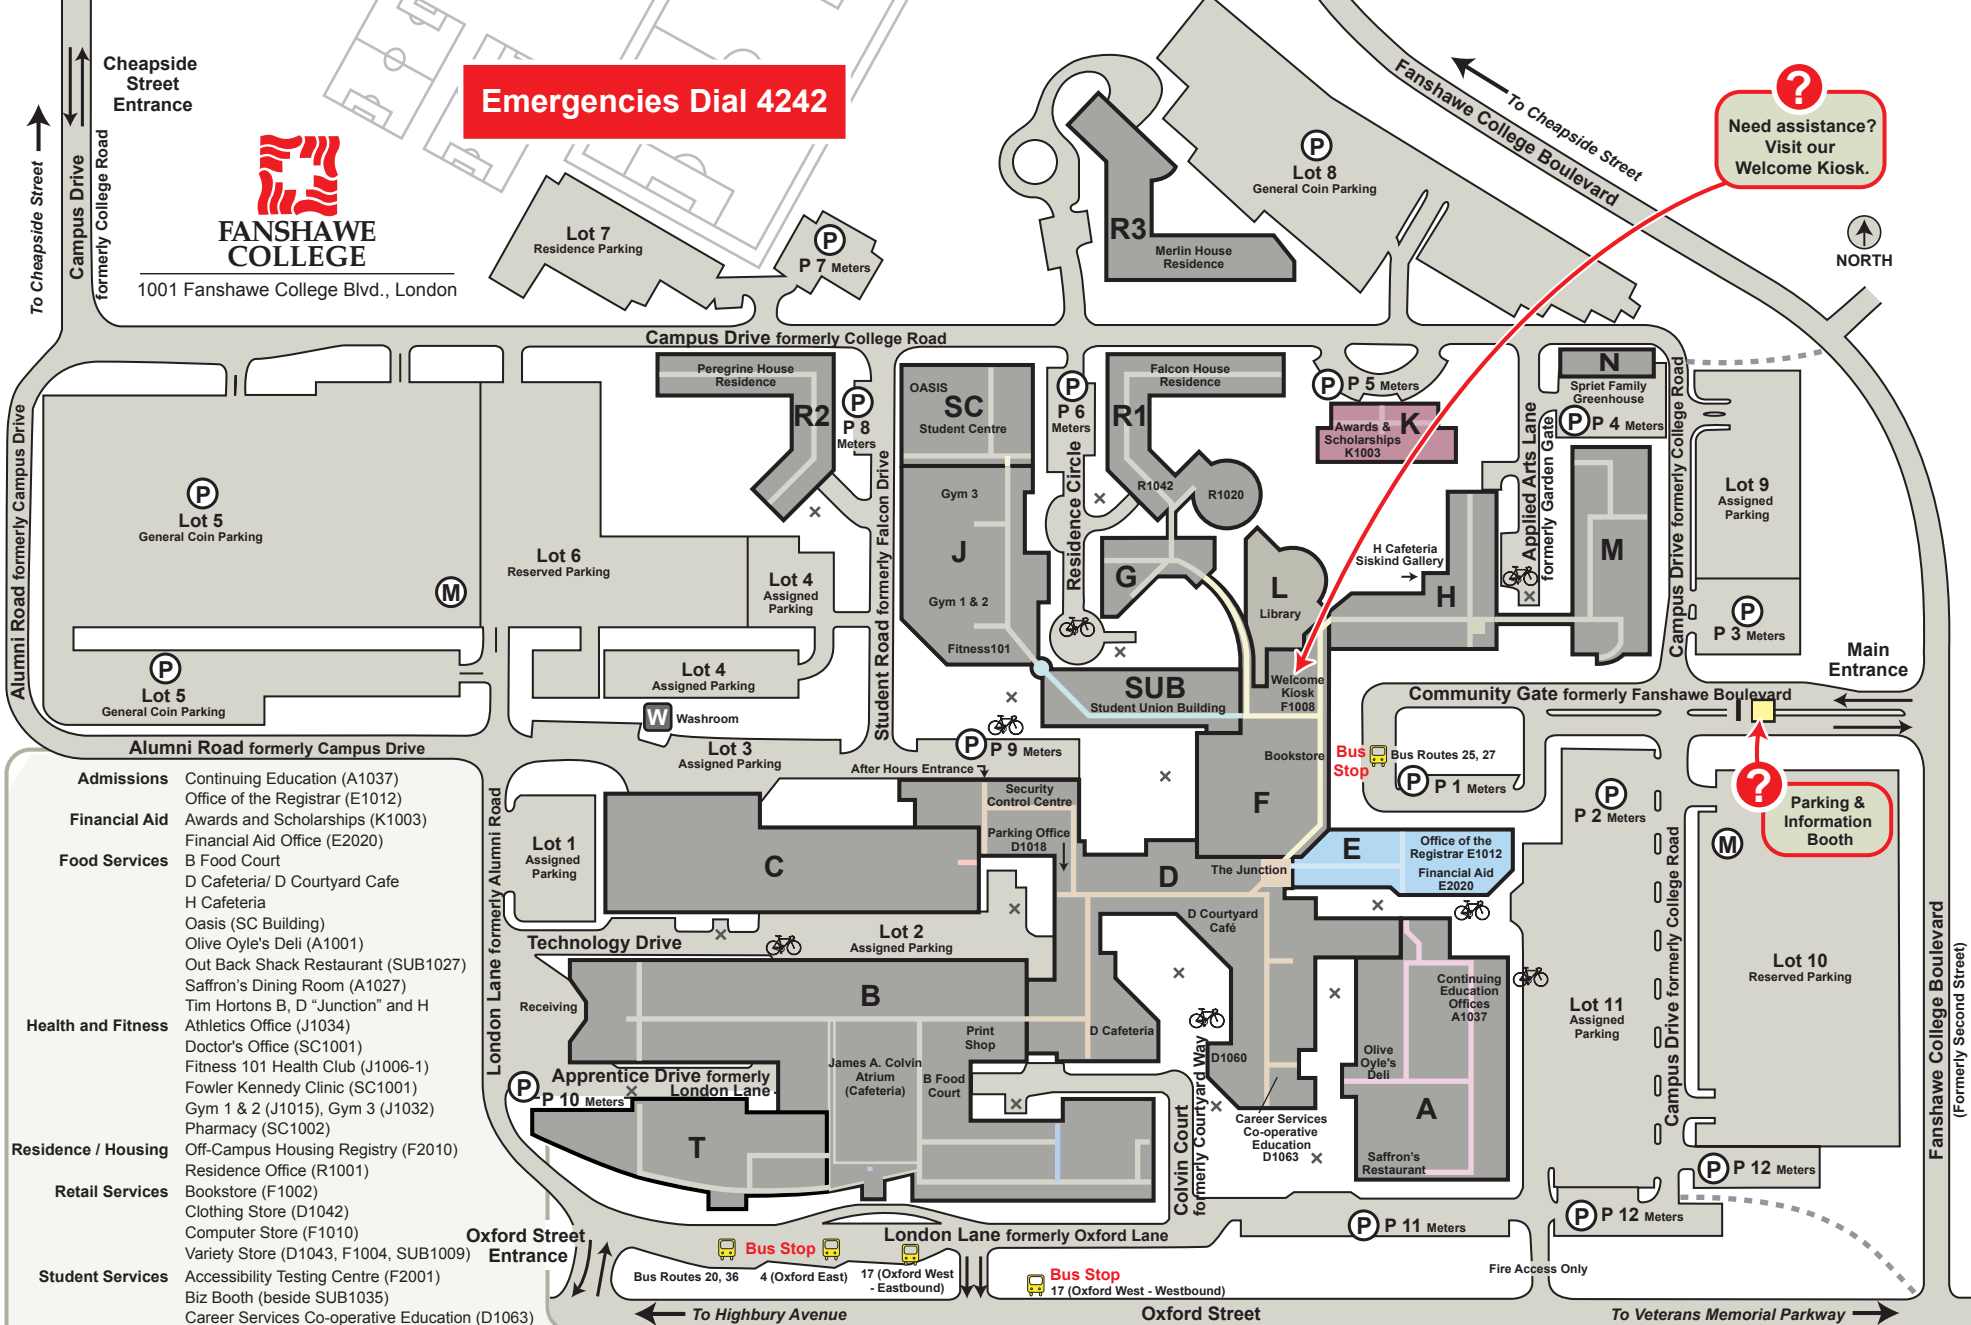

**Emergencies Dial 4242**

**Need assistance?  
Visit our  
Welcome Kiosk.**

1001 Fanshawe College Blvd., London

- Admissions** Continuing Education (A1037)  
Office of the Registrar (E1012)
- Financial Aid** Awards and Scholarships (K1003)  
Financial Aid Office (E2020)
- Food Services** B Food Court  
D Cafeteria/ D Courtyard Cafe  
H Cafeteria  
Oasis (SC Building)  
Olive Oyle's Deli (A1001)  
Out Back Shack Restaurant (SUB1027)  
Saffron's Dining Room (A1027)  
Tim Hortons B, D "Junction" and H
- Health and Fitness** Athletics Office (J1034)  
Doctor's Office (SC1001)  
Fitness 101 Health Club (J1006-1)  
Fowler Kennedy Clinic (SC1001)  
Gym 1 & 2 (J1015), Gym 3 (J1032)  
Pharmacy (SC1002)
- Residence / Housing** Off-Campus Housing Registry (F2010)  
Residence Office (R1001)
- Retail Services** Bookstore (F1002)  
Clothing Store (D1042)  
Computer Store (F1010)  
Variety Store (D1043, F1004, SUB1009)
- Student Services** Accessibility Testing Centre (F2001)  
Biz Booth (beside SUB1035)  
Career Services Co-operative Education (D1063)  
Computer Homework Labs (F1000, L2005, B1049)  
CONNECT Resource Centre (E2030)  
Counselling and Accessibility Services (F2010)  
First Nations Centre (A1047)  
Foot Patrol (D1027)  
International Services (E2025)  
Library and Media Services (L1003)  
Meal Plan (Bookstore F1002)  
Print Shop (B1002)  
Student Union Offices (SC2001)  
Study Lounge (F1012)  
Testing and Learning Centre (A2019)
- Other Services** Alumni Office (K1011)  
Campus Security (D1027)  
Forwell Hall (SUB1012)  
Hair Salon "The Fringe" (SUB1011)  
Health & Safety/Facilities (D1021)  
Human Resources (F3011)  
Marketing and Communications (E1003)  
Ombuds Office (A2026)  
Parking Office (D1018)  
Receiving Department (B1037)  
Welcome Kiosk (F1008)